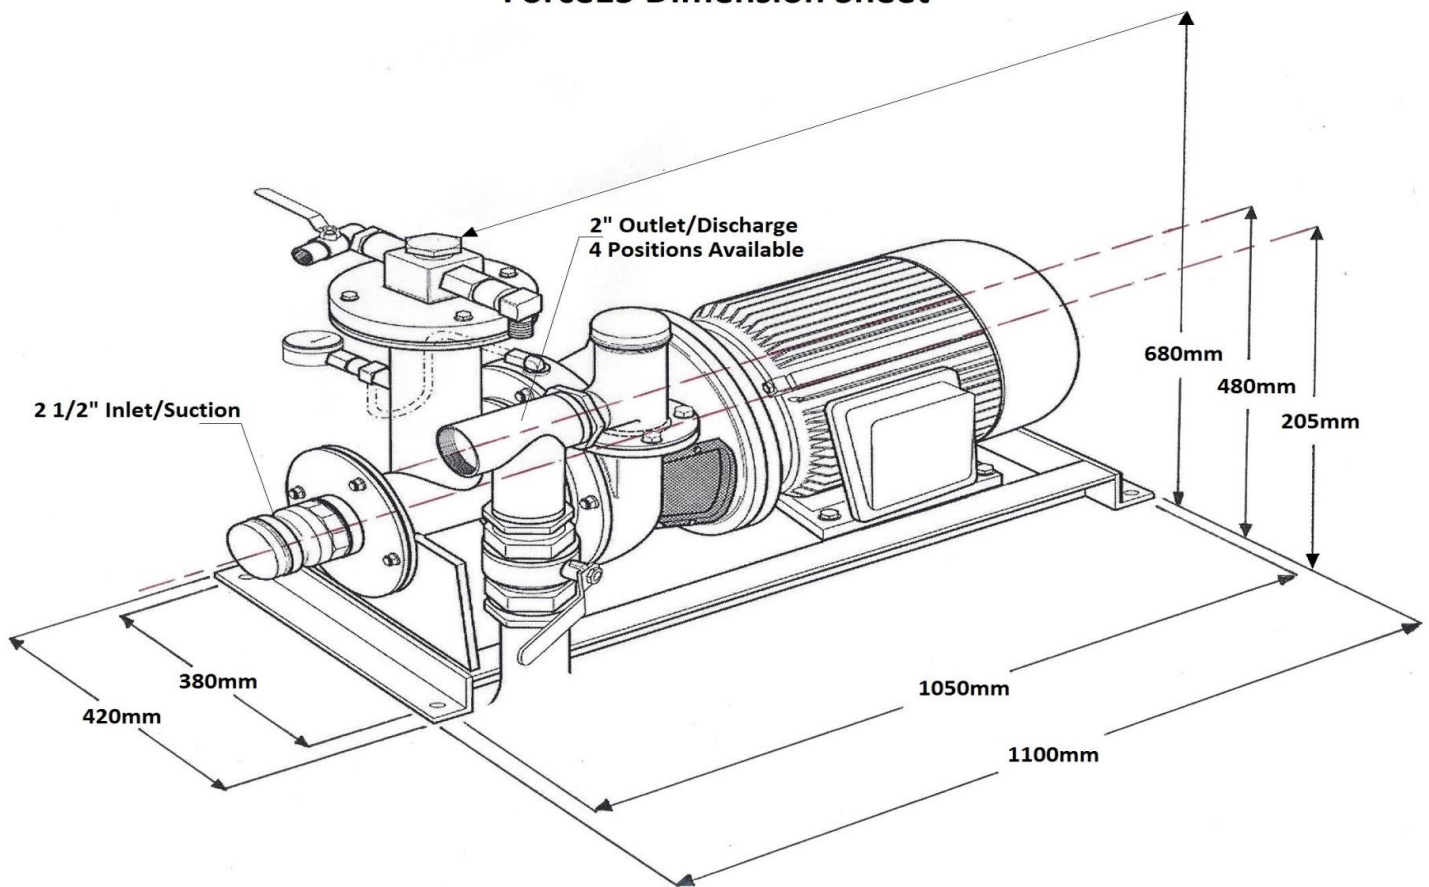

Pump

PRESTIGE UNIVERSAL MINING PUMPS

LET US SERVICE YOUR WET END

Force15 Dimension Sheet

www.prestigepumps.com.au

FREE CALL: 1300 4 PUMPS (78677)