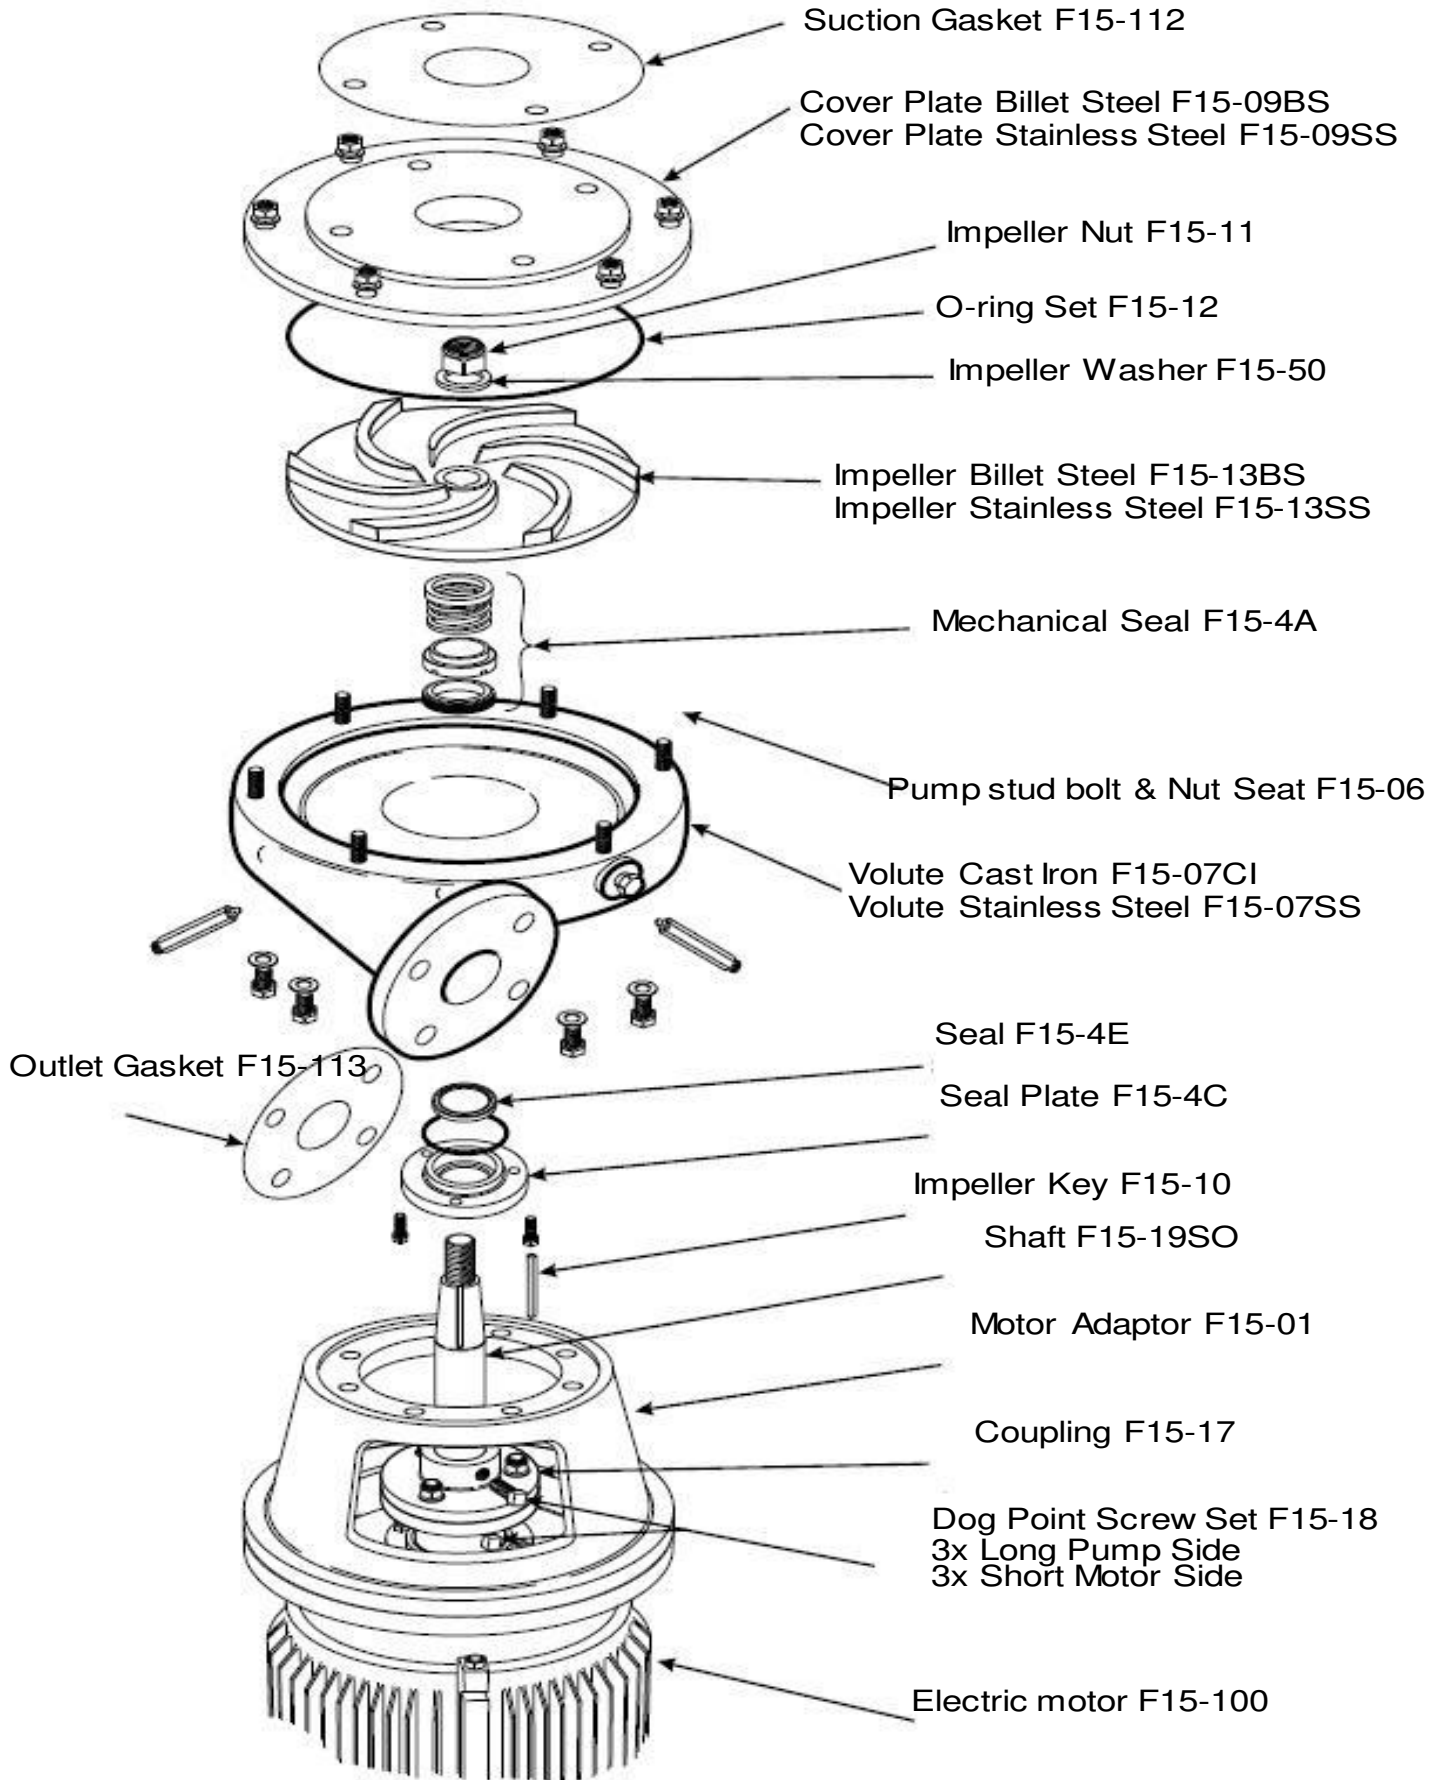

Pump

PRESTIGE UNIVERSAL MINING PUMPS

LET US SERVICE YOUR WET END

www.prestigepumps.com.au

FREE CALL: 1300 4 PUMPS (78677)