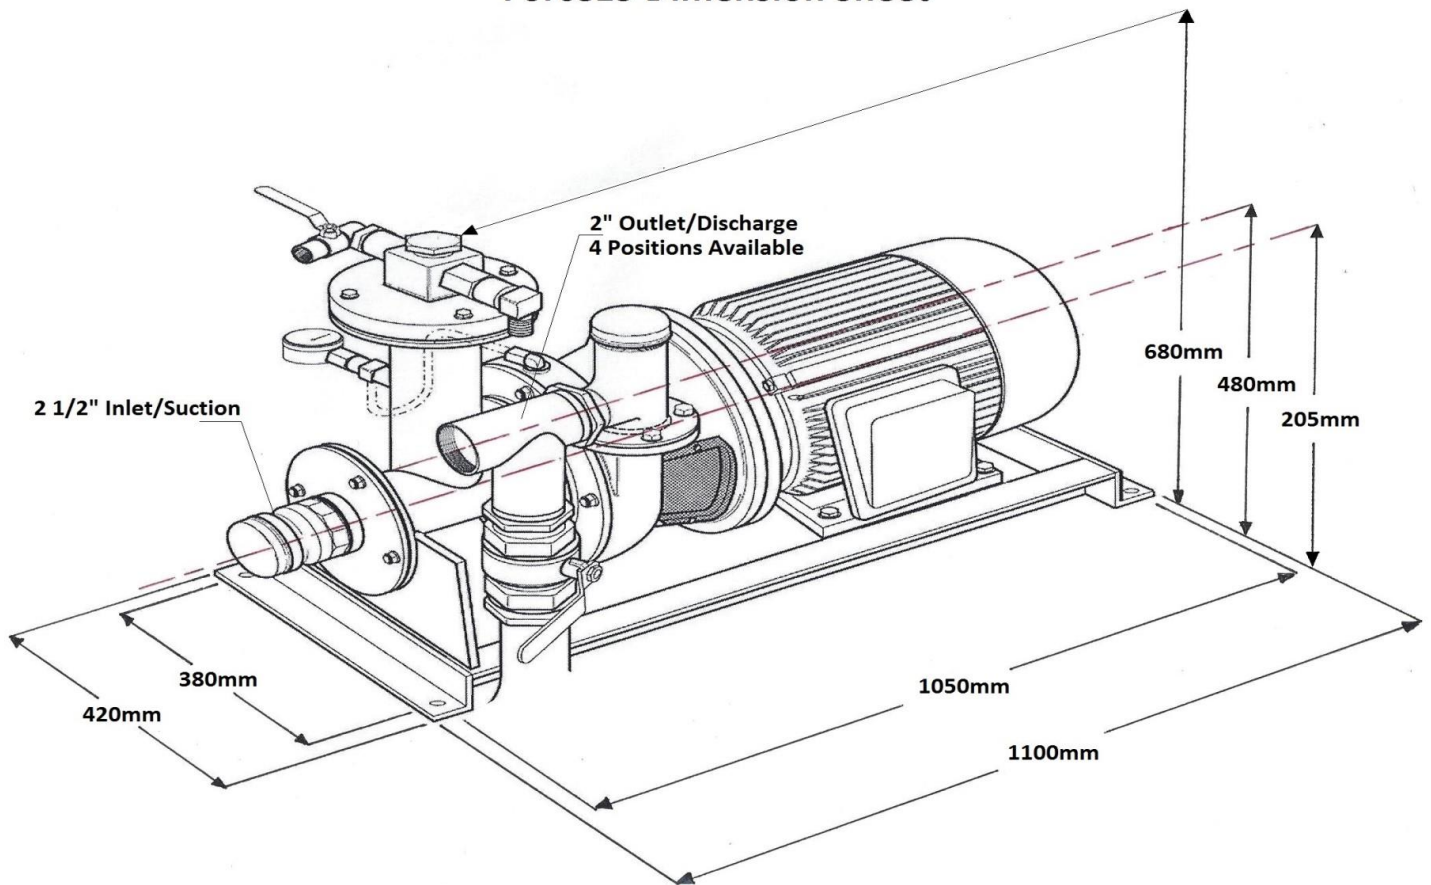

Pump

PRESTIGE UNIVERSAL MINING PUMPS

LET US SERVICE YOUR WET END

Force15 Dimension Sheet

www.prestigepumps.com.au

FREE CALL: 1300 4 PUMPS (78677)